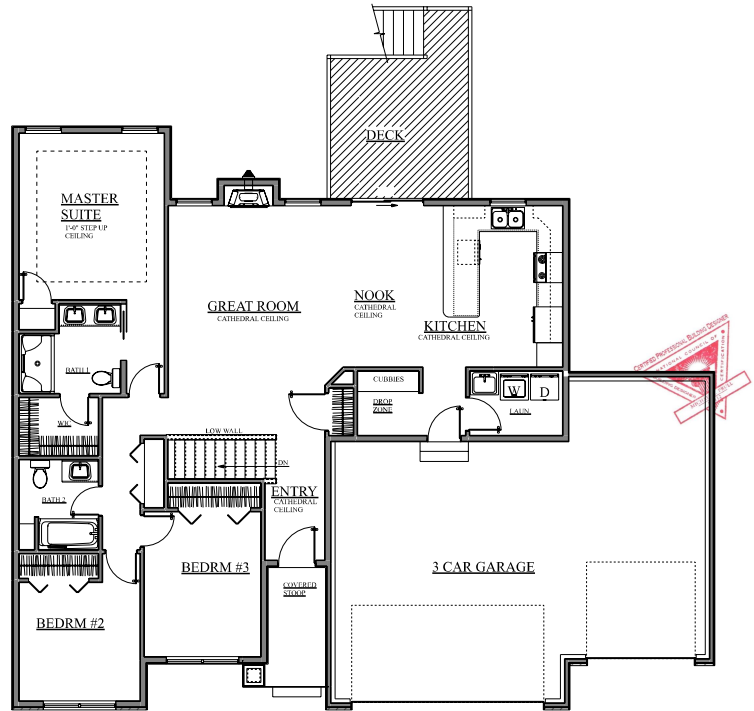

OPTIONAL  
LOWER PLAN

**PRULL**  
CUSTOM DESIGNS, LLC

Home designs you dream about

466 Sunset Drive / Fairfax, IA 52228  
Office: 319-846-9353 / Fax: 319-846-9373

E-mail: Mike@PrullCustomDesigns.com

THE "DRYCREEK"  
FIN. AREA = 1478